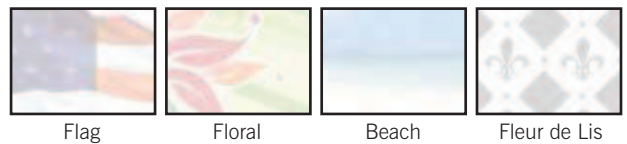

Blank Stock

Available in the same styles and colors as printed checks.

- ✓ **Includes:** Signature line on blank check
- ✓ **LQA:** Top check position available in all colors and photo checks.
- ✓ **ML:** Middle check position available in all colors and Flag photo check only.
- ✓ **IPLB:** Bottom check position available in limited colors (see page 4).
- ✓ **LQT:** 3-On-A-Page checks available in limited colors (see page 4).

Fleur de Lis

Color Chart

Plain Colors (White Stubs)

Linen Pantograph Colors (White Stubs)

Speckled Pantograph Colors (Shaded Stubs)

Photo Checks (White Stubs)

Marble Colors (Shaded Stubs)

The color chart shown is a representation only. If you need exact colors, please call for a sample.