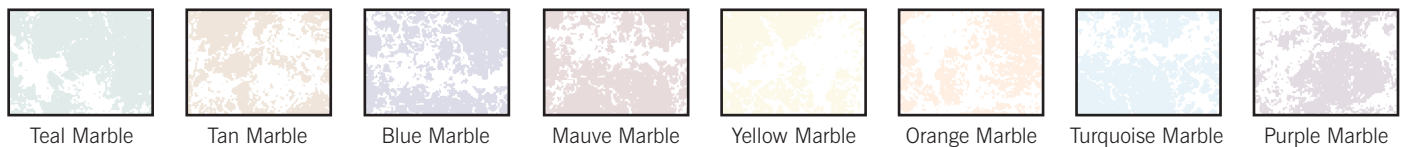

Blank Stock

Available in the same styles and colors as printed checks.

- ✓ **Includes:** Signature line on blank check
- ✓ **LQA:** Top check position available in all colors and photo checks.
- ✓ **ML:** Middle check position available in all colors and Flag photo check only.
- ✓ **IPLB:** Bottom check position available in limited colors (see page 4).
- ✓ **LQT:** 3-On-A-Page checks available in limited colors (see page 4).

Style LQA

Style ML

Style IPLB

Style LQT

New Photo Checks

Flag

Floral

Beach

Fleur de Lis

Color Chart

Plain Colors (White Stubs)

Linen Pantograph Colors (White Stubs)

Speckled Pantograph Colors (Shaded Stubs)

Photo Checks (White Stubs)

Marble Colors (Shaded Stubs)

The color chart shown is a representation only. If you need exact colors, please call for a sample.