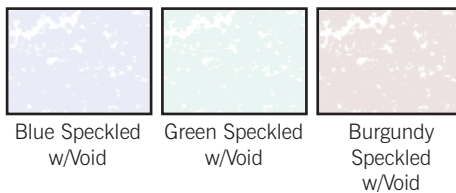

Blank Stock

Available in the same styles and colors as printed checks.

- ✓ **Includes:** Signature line on blank check
- ✓ **LQA:** Top check position available in all colors and photo checks.
- ✓ **ML:** Middle check position available in all colors and Flag photo check only.
- ✓ **IPLB:** Bottom check position available in limited colors (see page 4).
- ✓ **LQT:** 3-On-A-Page checks available in limited colors (see page 4).

Style LQA

Style ML

Style IPLB

Style LQT

New Photo Checks

Flag

Floral

Beach

Fleur de Lis

Color Chart

Plain Colors (White Stubs)

Linen Pantograph Colors (White Stubs)

Speckled Pantograph Colors (Shaded Stubs)

Photo Checks (White Stubs)

Marble Colors (Shaded Stubs)

The color chart shown is a representation only. If you need exact colors, please call for a sample.