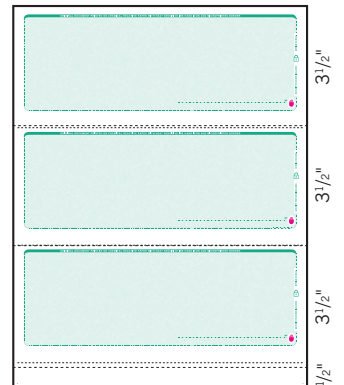

Blank Stock

Available in the same styles and colors as printed checks.

- ✓ **Includes:** Signature line on blank check
- ✓ **LQA:** Top check position available in all colors and photo checks.
- ✓ **ML:** Middle check position available in all colors and Flag photo check only.
- ✓ **IPLB:** Bottom check position available in limited colors (see page 4).
- ✓ **LQT:** 3-On-A-Page checks available in limited colors (see page 4).

Style LQA

Style ML

Style IPLB

Style LQT

New Photo Checks

Flag

Floral

Beach

Fleur de Lis

Color Chart

Plain Colors (White Stubs)

Linen Pantograph Colors (White Stubs)

Speckled Pantograph Colors (Shaded Stubs)

Photo Checks (White Stubs)

Marble Colors (Shaded Stubs)

The color chart shown is a representation only. If you need exact colors, please call for a sample.